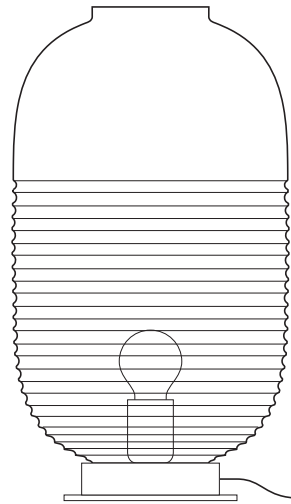

Lantern Table Lamp

Specification

Combining an ancient shape with crystal, this lantern seems ephemeral. Almost invisible, yet strong in design, it is simultaneously traditional and contemporary.

loommo

01 Lantern Table Lamp Clear / polished brass

Product Dimensions: 8.9"D x 16.3"H
Light source: 1x13W (E27)
Product Weight: 4 kg
Material: hand-blown crystal
Available Fitting: light patina/polished brass

02 Lantern Table Lamp Clear / comaxit fitting

Product Dimensions: 8.9"D x 16.3"H
Light source: 1x13W (E27)
Product Weight: 4 kg
Material: hand-blown crystal
Available Fitting: comaxit white/black

03 Lantern Table Lamp Smoke / polished brass

Product Dimensions: 8.9"D x 16.3"H
Light source: 1x13W (E27)
Product Weight: 4 kg
Material: hand-blown crystal
Available Fitting: light patina/polished brass

04 Lantern Table Lamp Smoke / comaxit fitting

Product Dimensions: 8.9"D x 16.3"H
Light source: 1x13W (E27)
Product Weight: 4 kg
Material: hand-blown crystal
Available Fitting: comaxit white/black